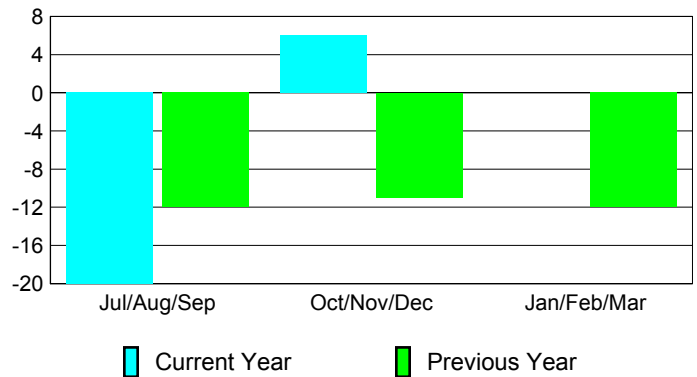

Membership Results
2012-2013

Membership
2011-2012

Month	Net Memb Goal	Actual New Memb	Actual Dropped Memb	Gain/Loss of Memb	Gain/Loss of Memb
Jul/Aug/Sep	0	8	-28	-20	-12
Oct/Nov/Dec	0	30	-24	6	-11
Jan/Feb/Mar	0				-12
Totals	0	38	-52	-14	-35

Membership Results 2012-2013

Goal, New, Dropped, Gain/Loss

Comparison of Membership Gain/Loss

Current Year Compared to the Previous Year

Gender Comparison 2012-2013

Jul/Aug/Sep

Oct/Nov/Dec

Jan/Feb/Mar