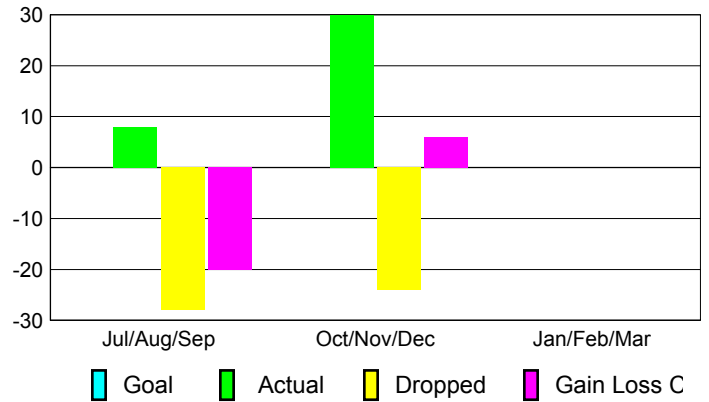

Membership Results 2012-2013

Goal, New, Dropped, Gain/Loss

Comparison of Membership Gain/Loss

Current Year Compared to the Previous Year